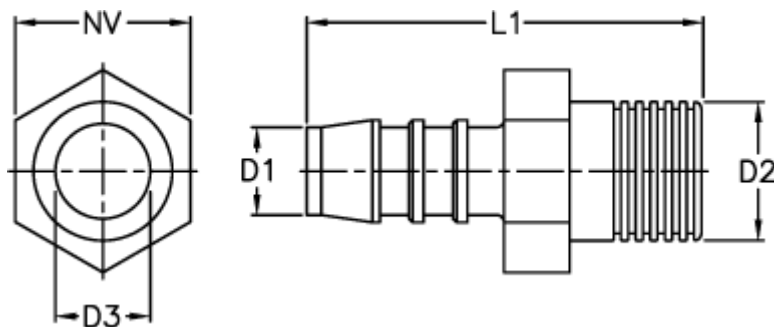

Article number: 027108903004

Description: Norma hose coupling GES 4 / M10x1

Measures

D1 = 4

D2 = M10 x 1

D3 = 2.5

L1 = 27.0

NV = 10